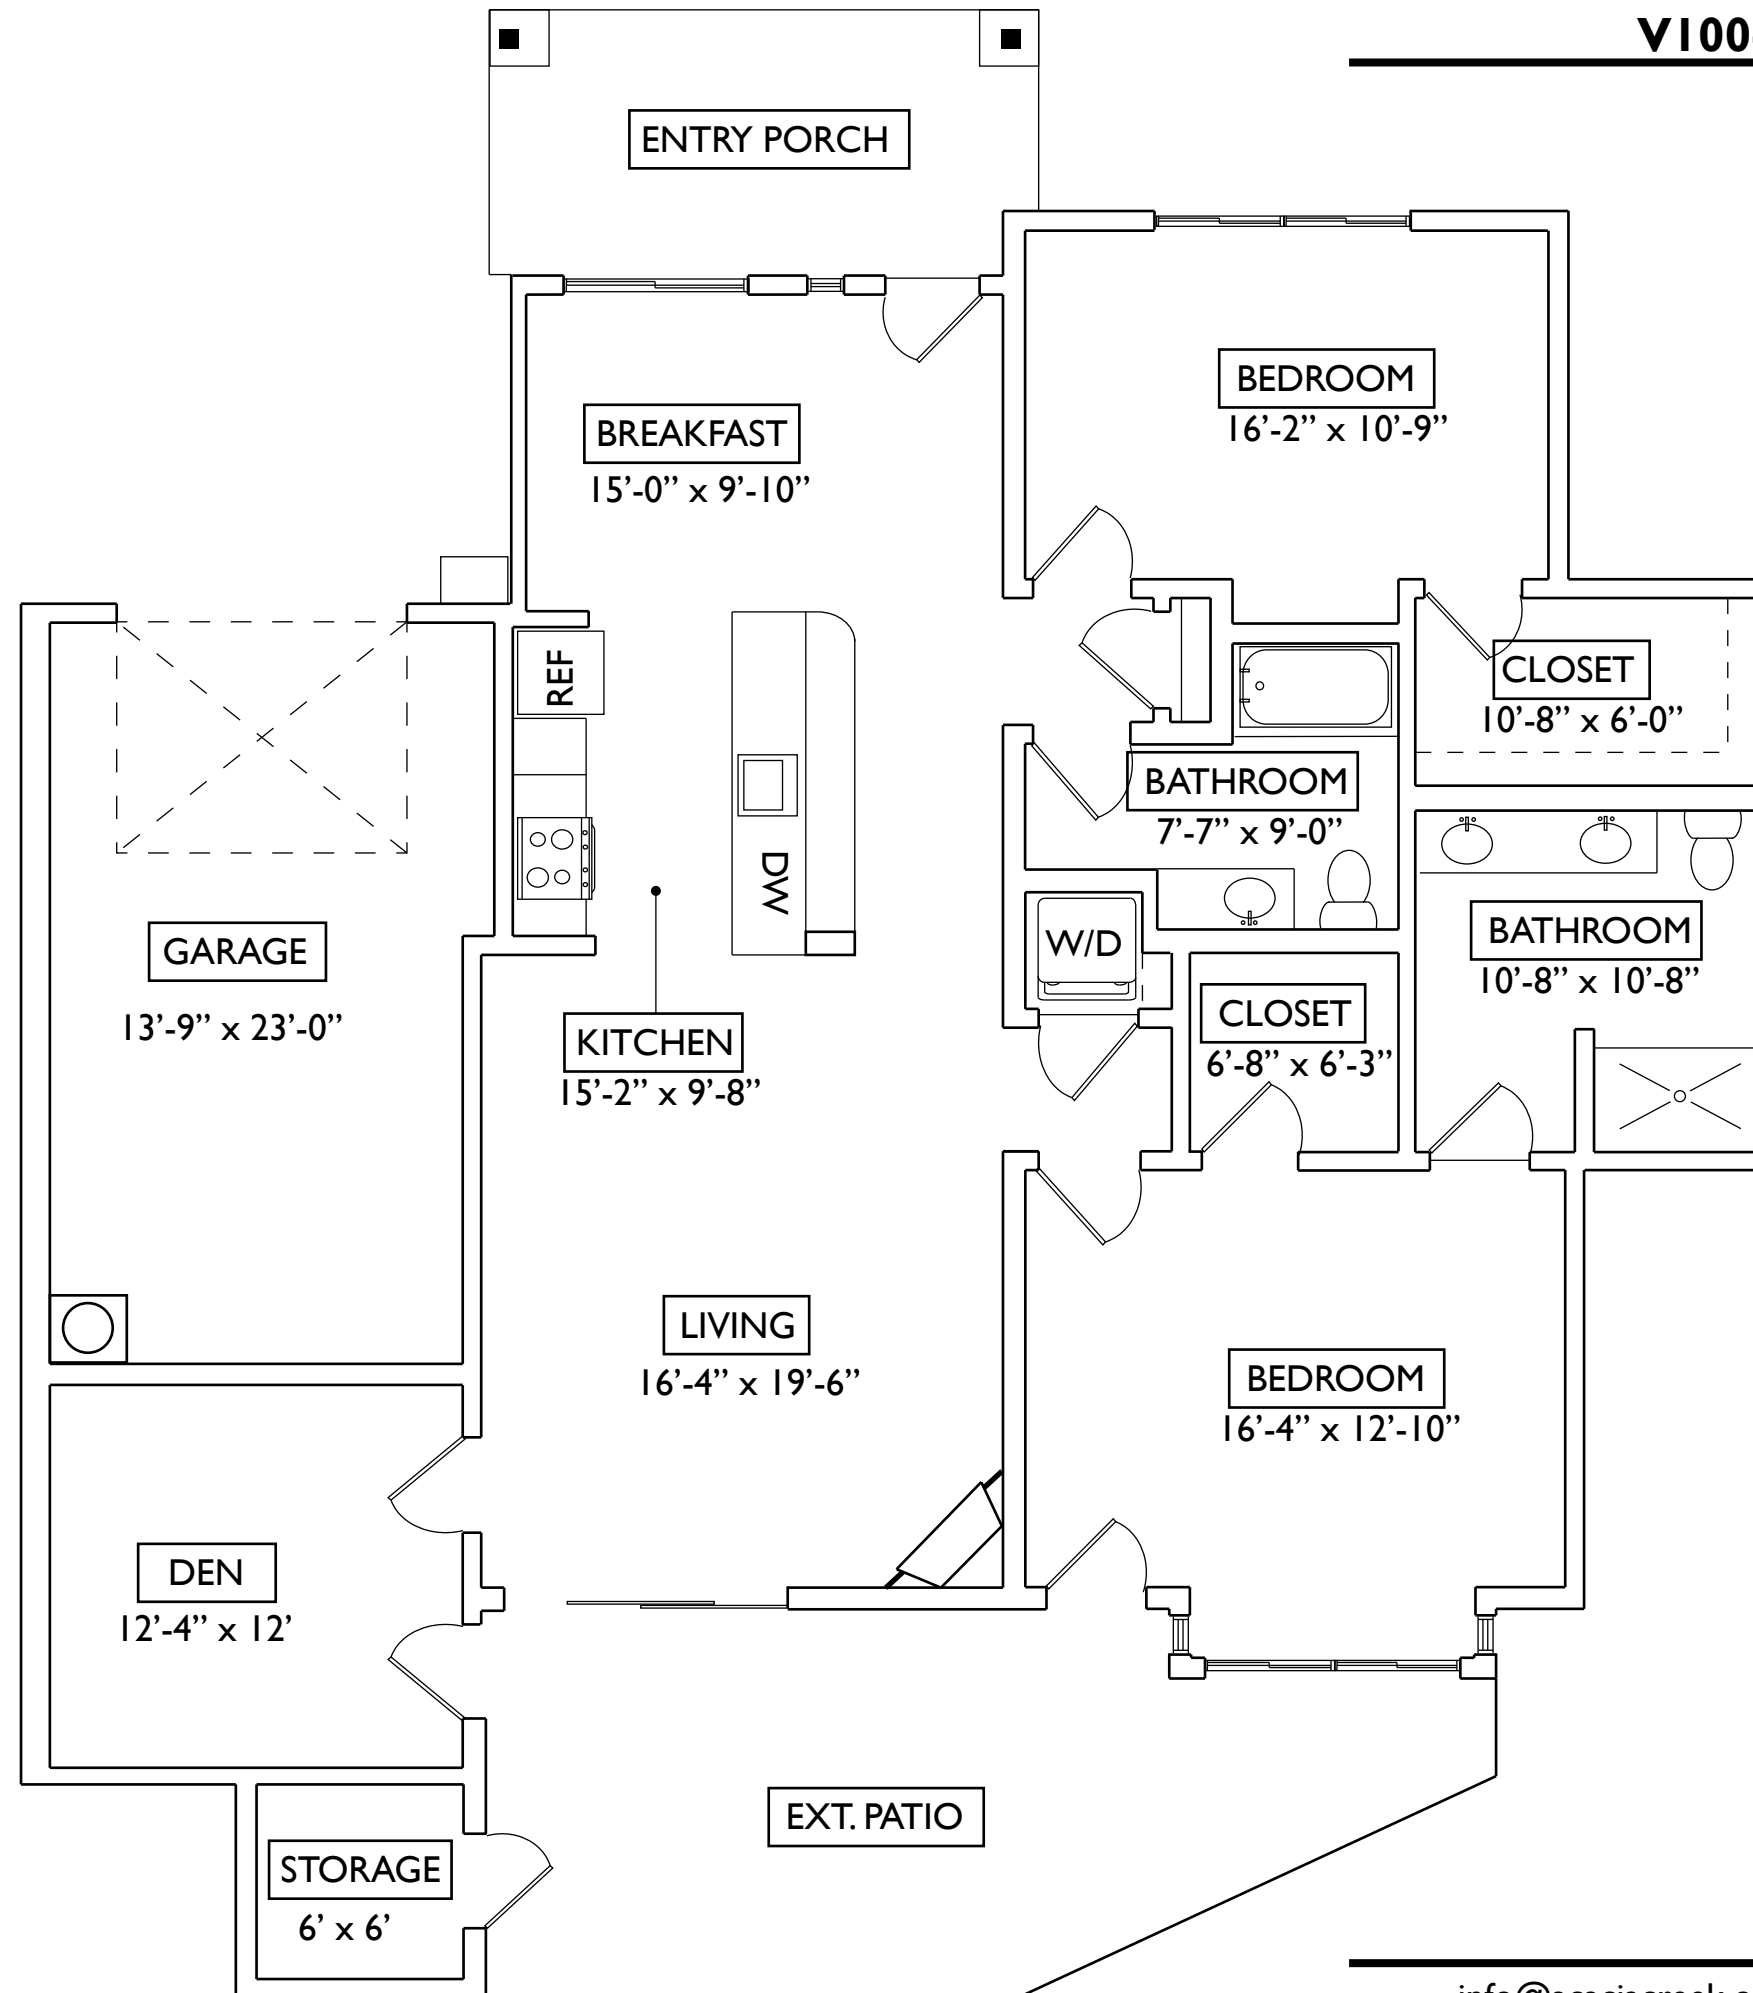

**ACACIA CREEK**  
RETIREMENT COMMUNITY  
*Imagine Living The Dream*

**V1004 VILLA PLAN | 1600 SQ. FT.**

ACACIA CREEK  
34400 MISSION BLVD.  
UNION CITY CA | 94587