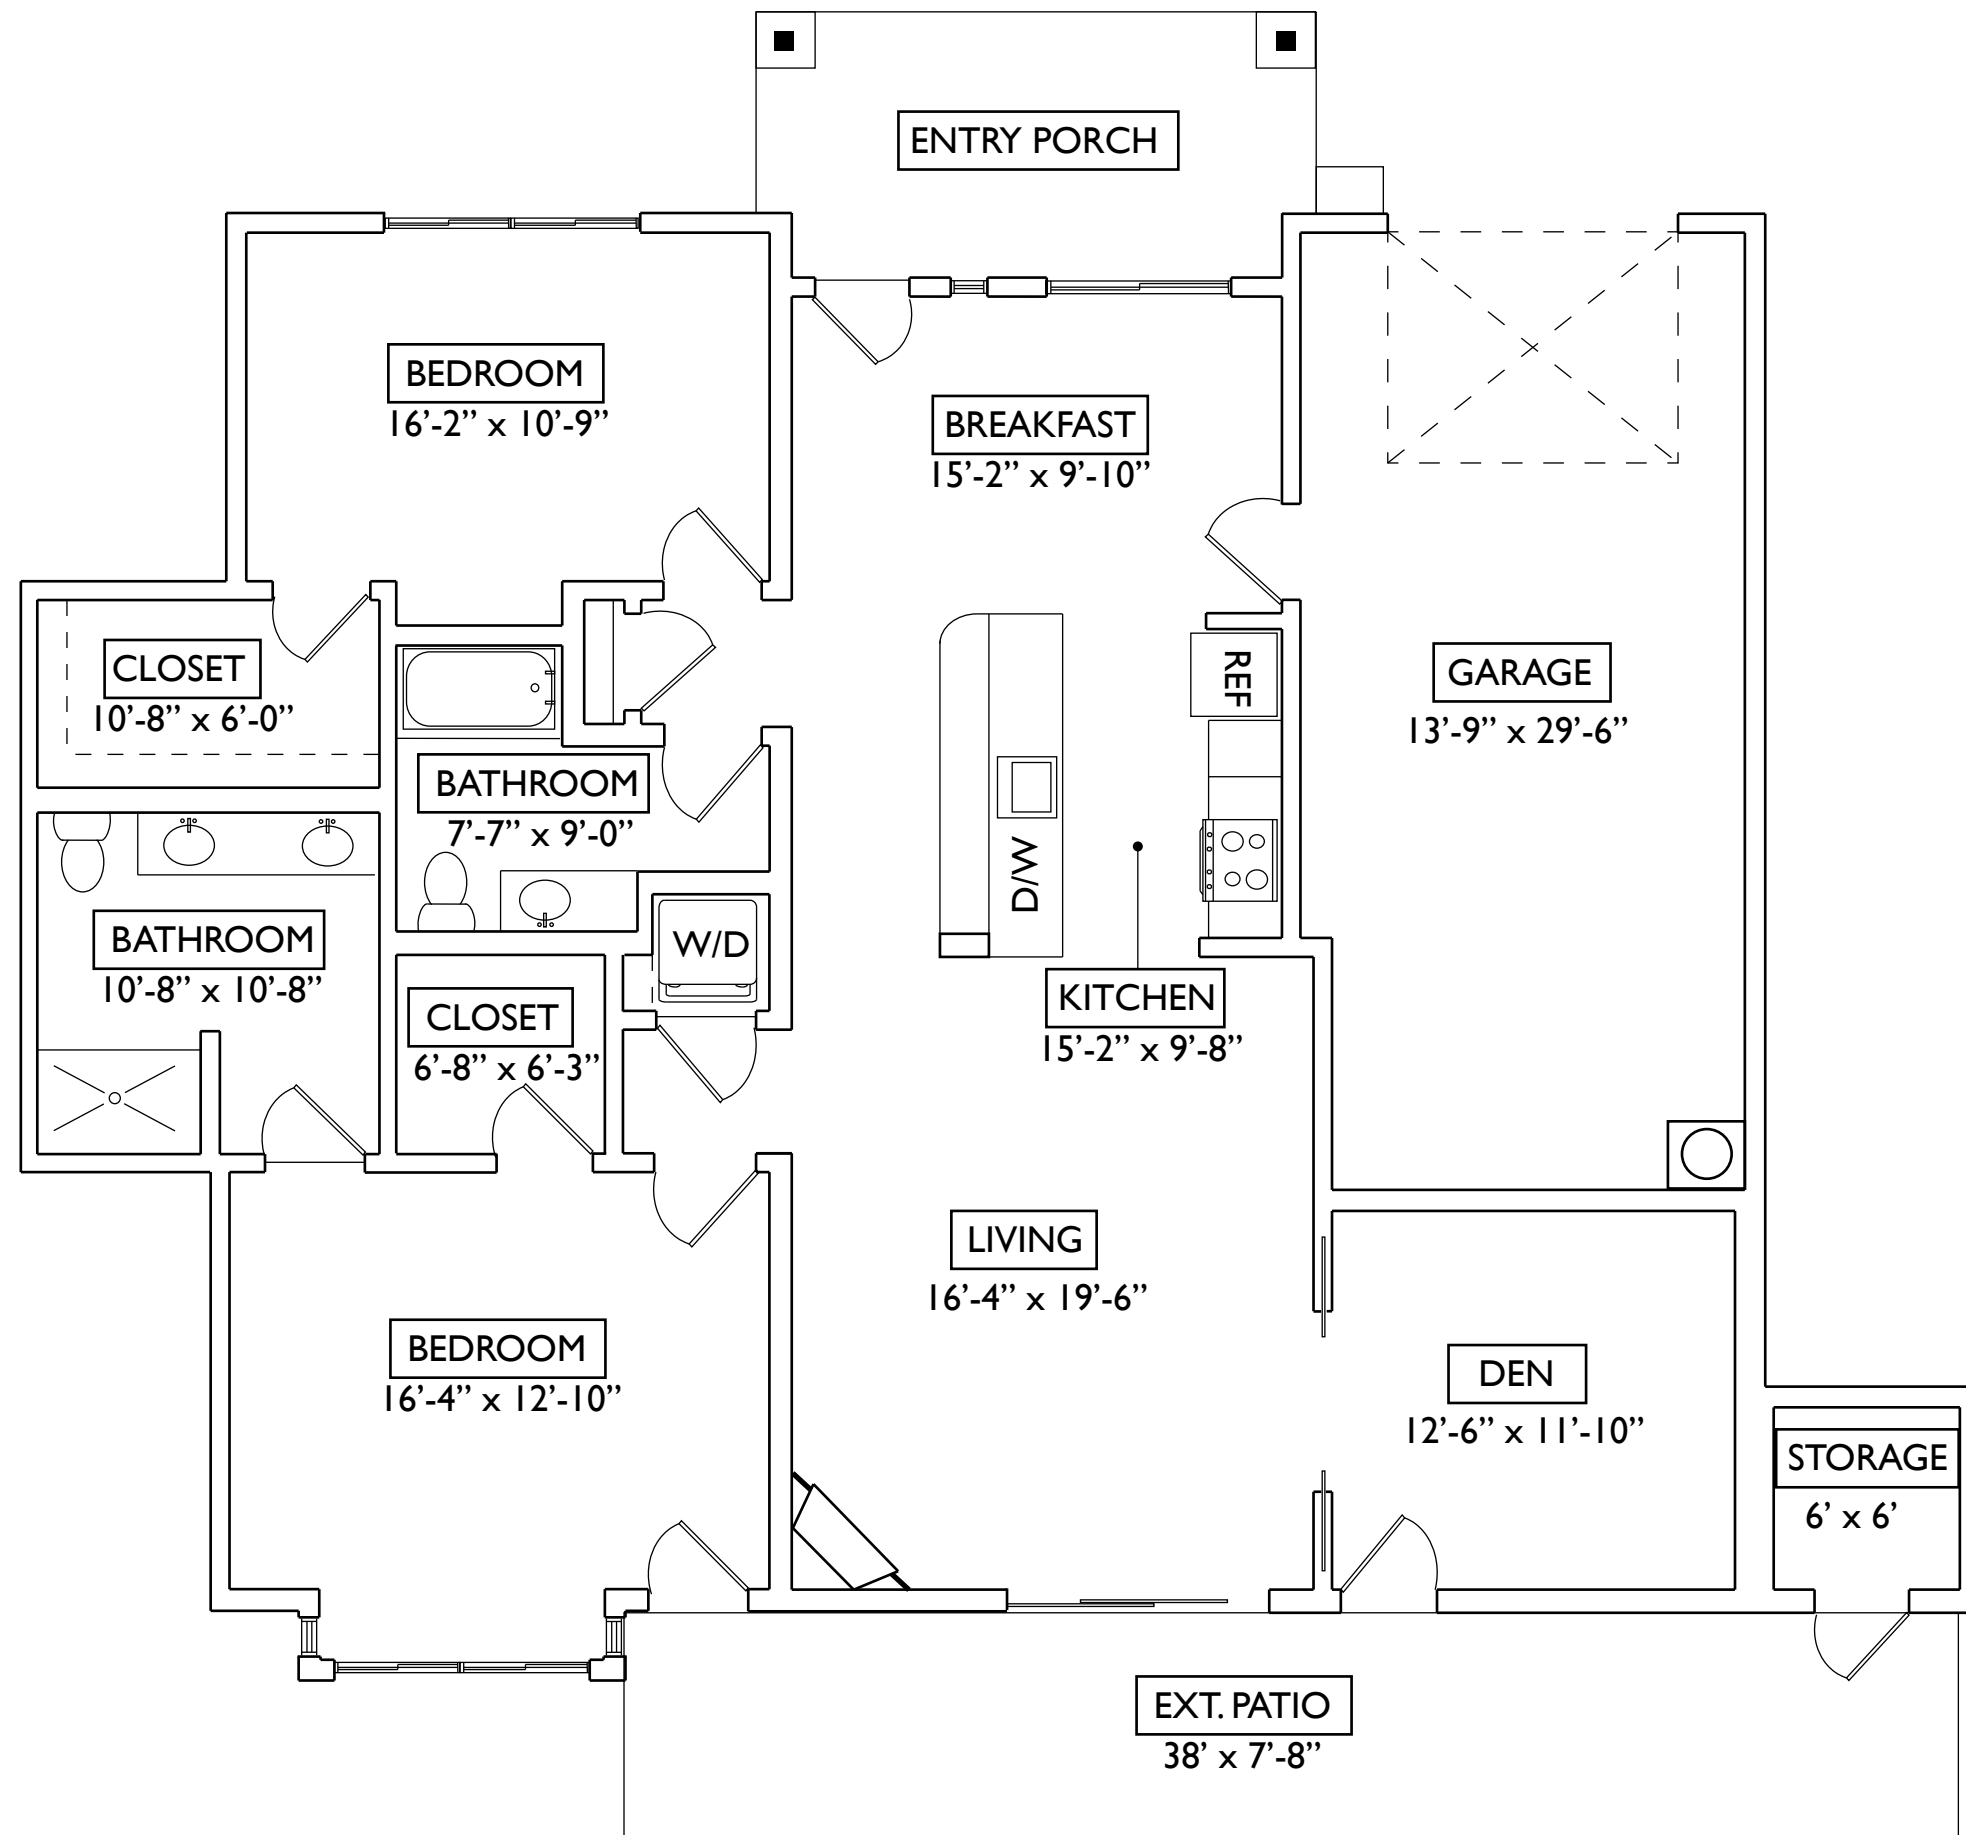

ACACIA CREEK
RETIREMENT COMMUNITY

Imagine Living The Dream

VI003 VILLA PLAN | 1600 SQ. FT.

ACACIA CREEK
34400 MISSION BLVD.
UNION CITY CA | 94587