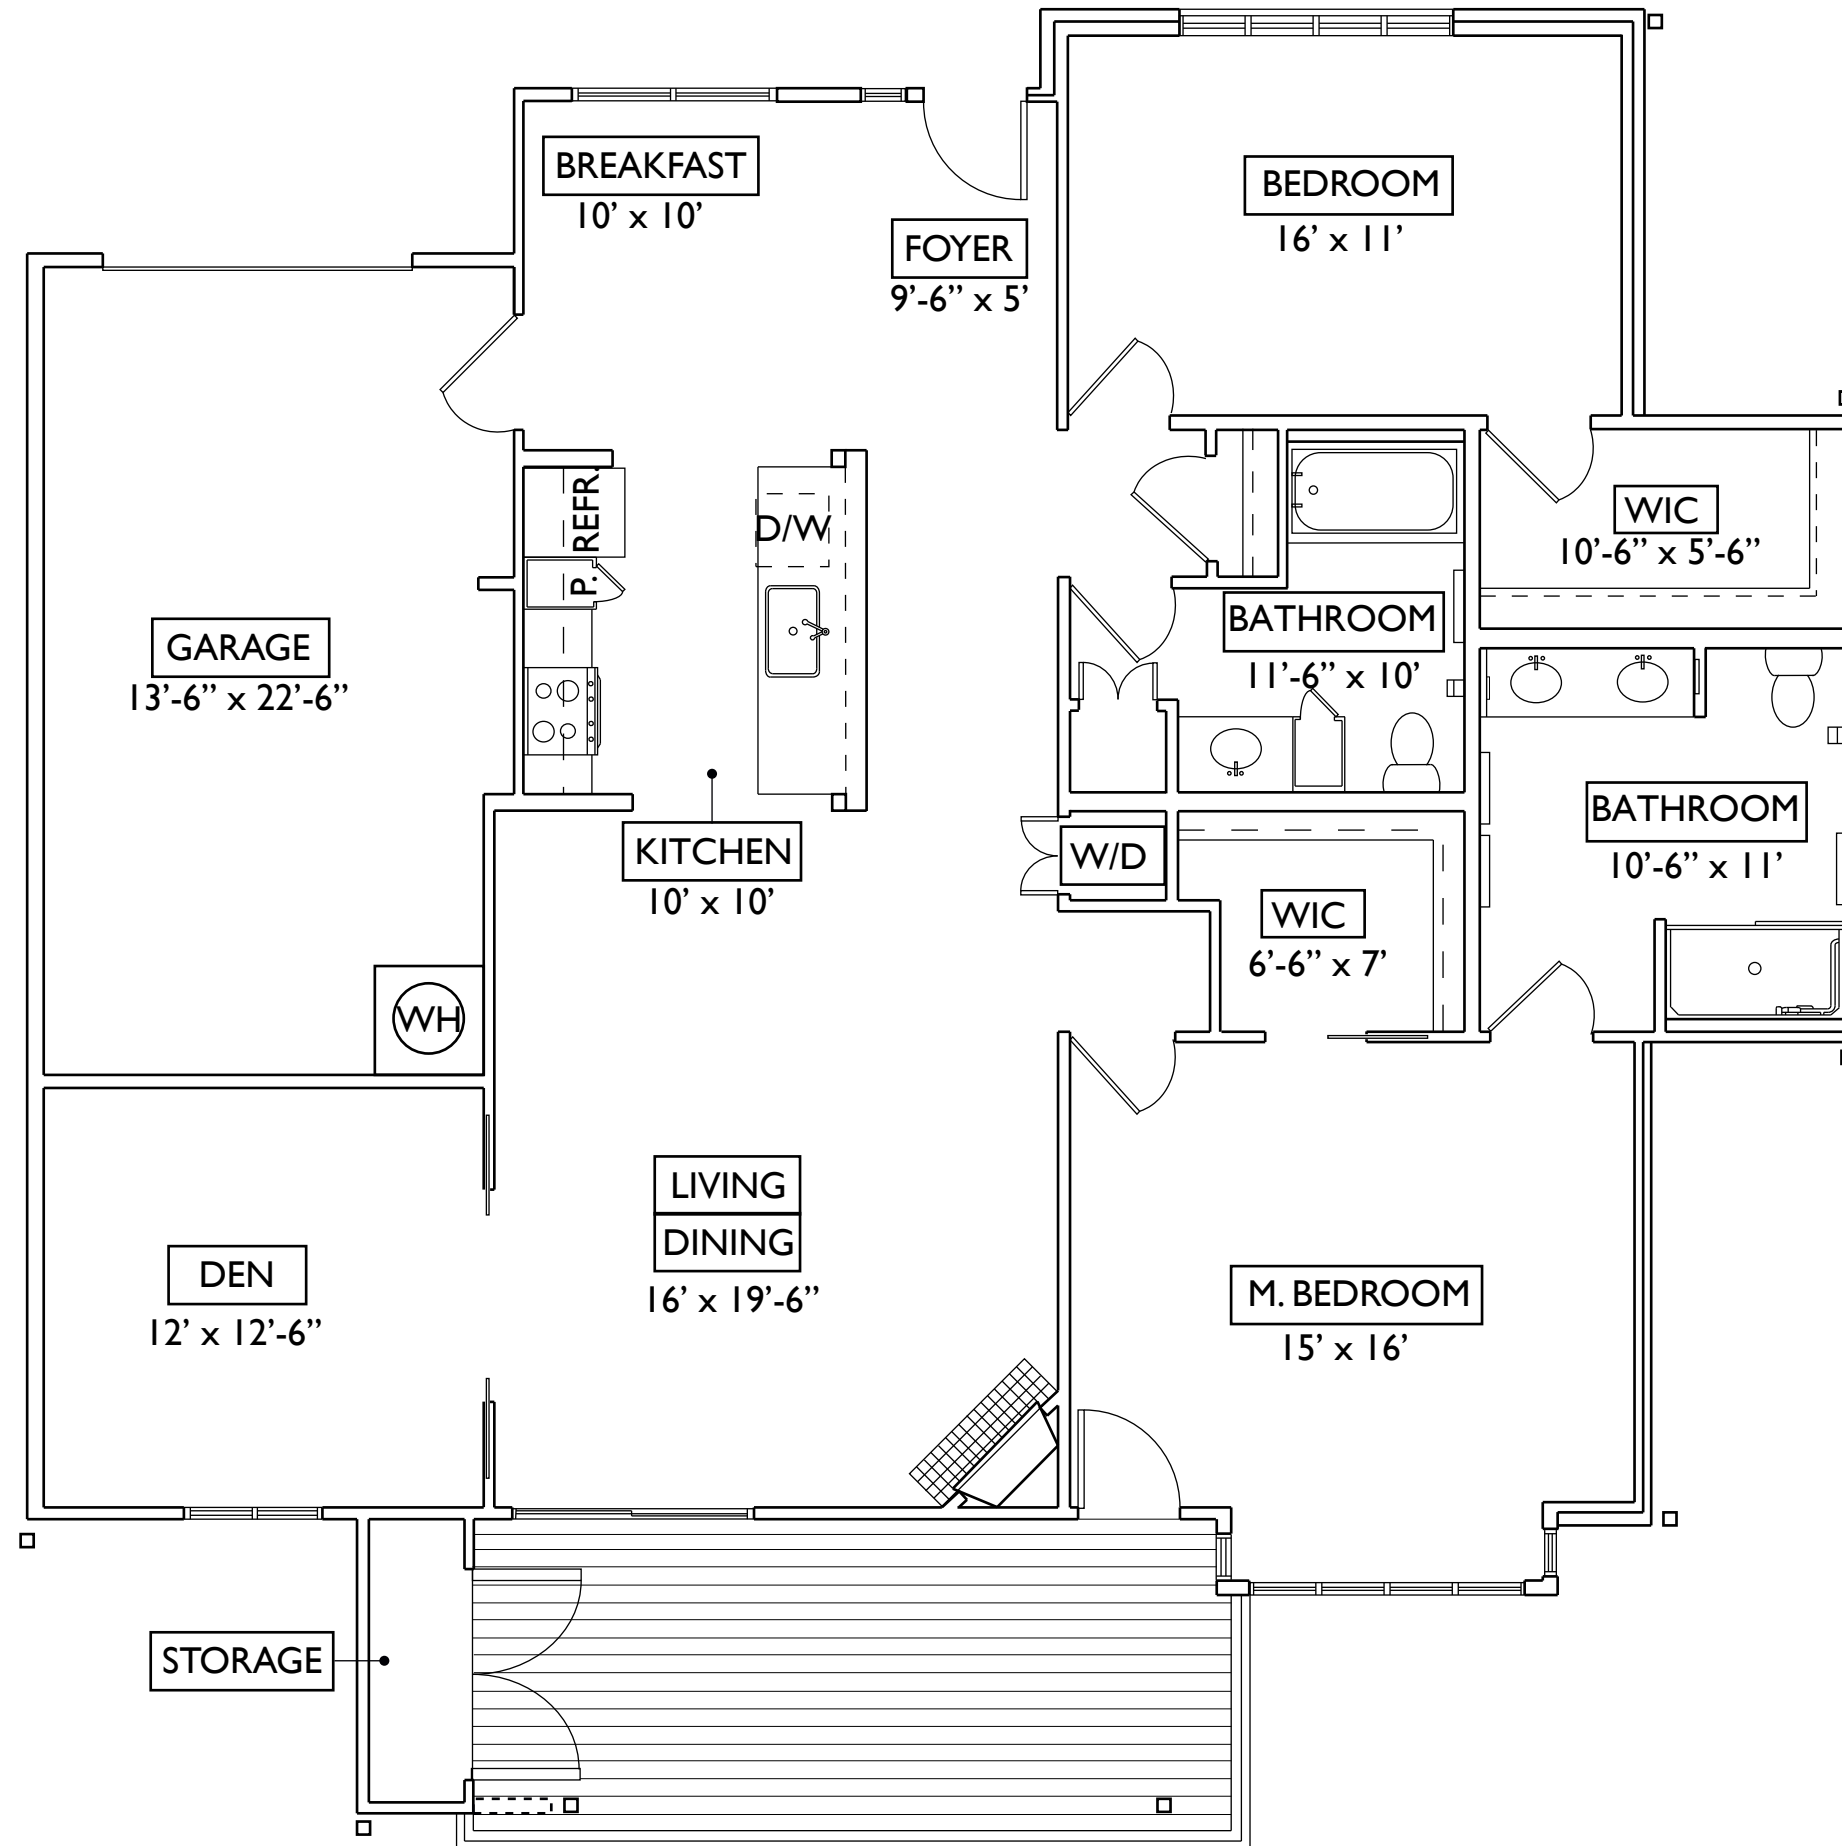

ACACIA CREEK
RETIREMENT COMMUNITY
Imagine Living The Dream

VI002 VILLA PLAN | 1600 SQ. FT.

ACACIA CREEK
34400 MISSION BLVD.
UNION CITY CA | 94587