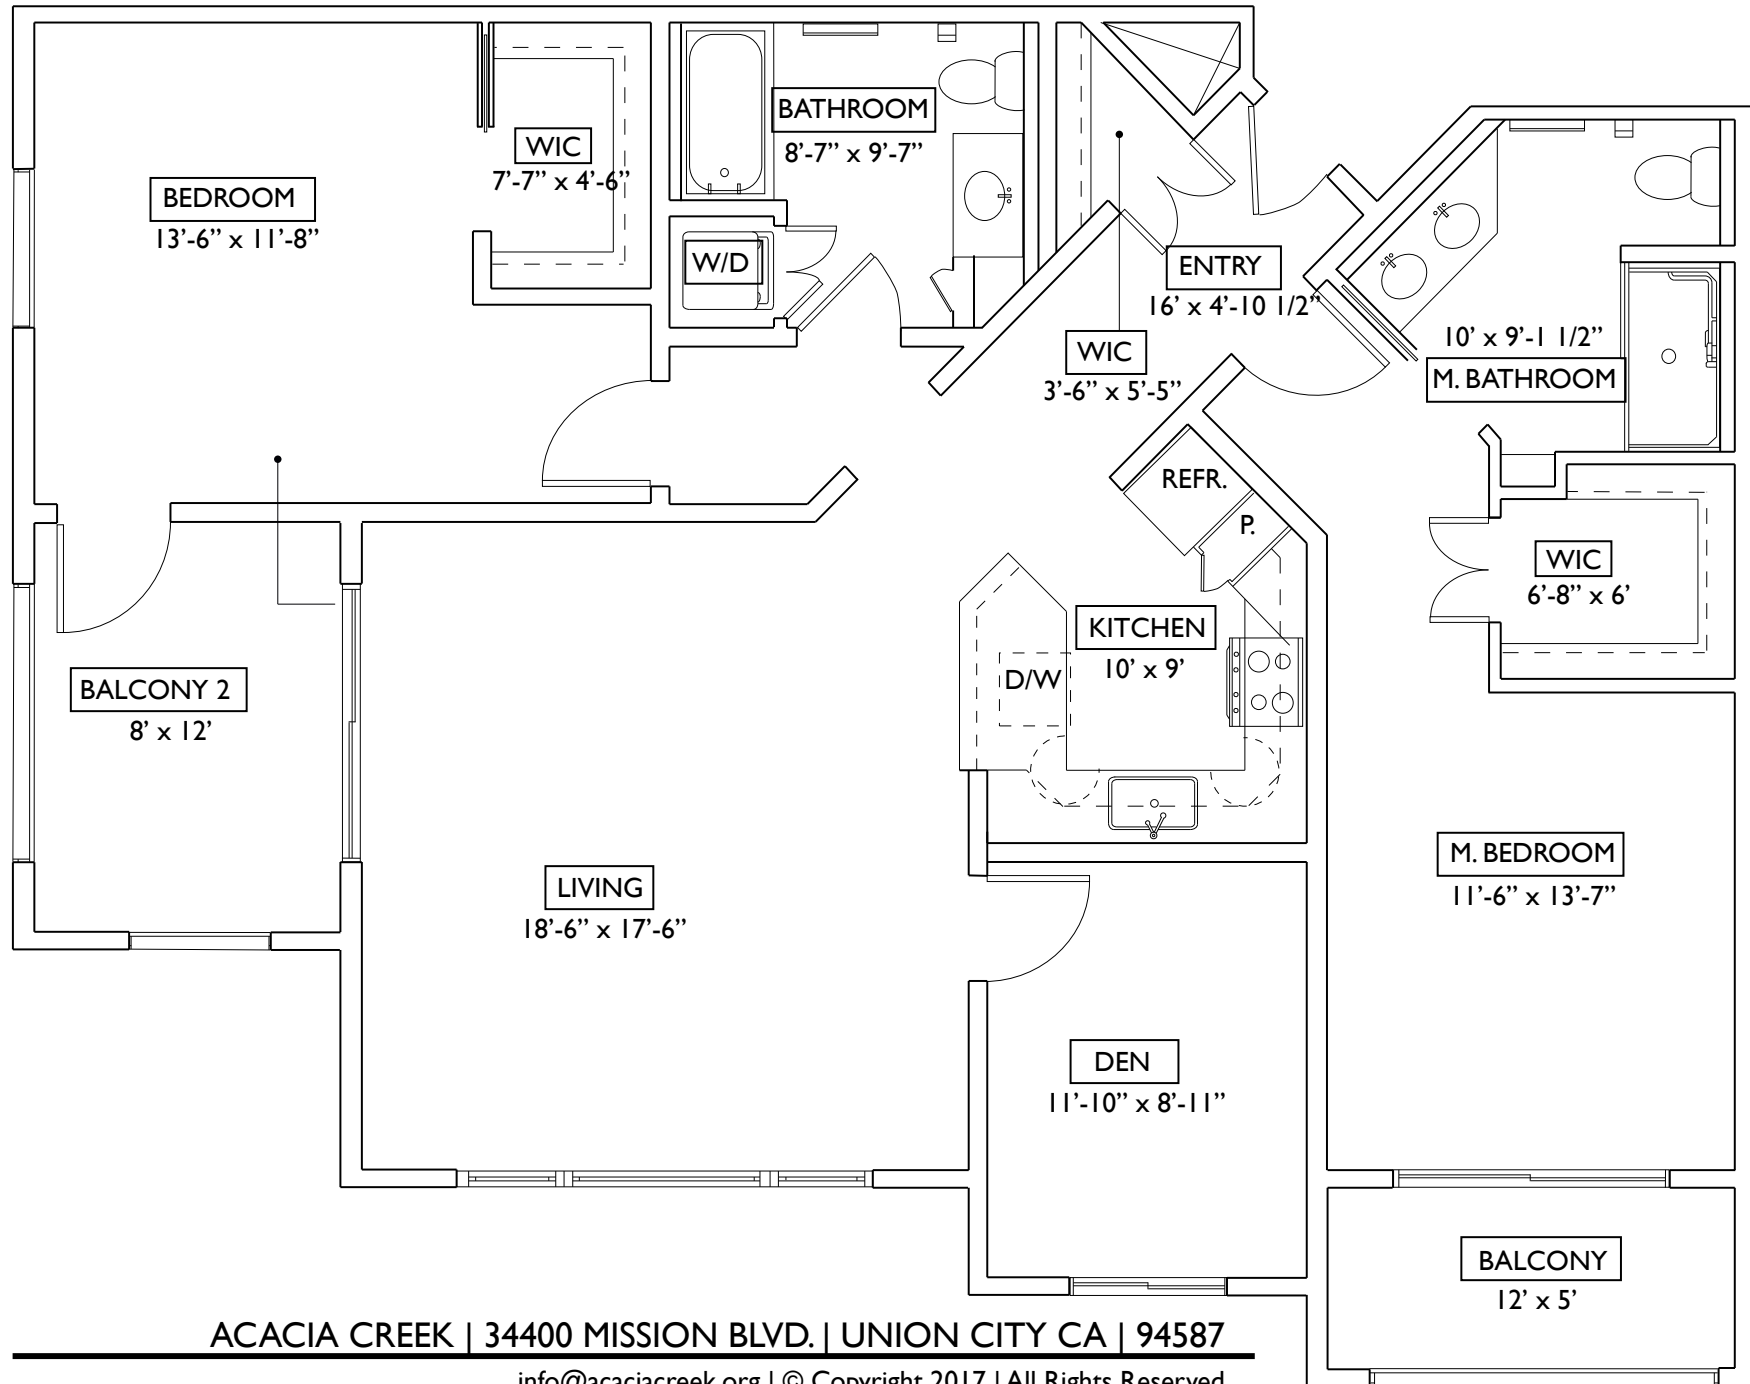

ACACIA CREEK

RETIREMENT COMMUNITY

Imagine Living The Dream

TWO BEDROOM, TWO BATH w. DEN | 1500 SQ. FT.

ACACIA CREEK | 34400 MISSION BLVD. | UNION CITY CA | 94587

info@acaciacreek.org | © Copyright 2017 | All Rights Reserved