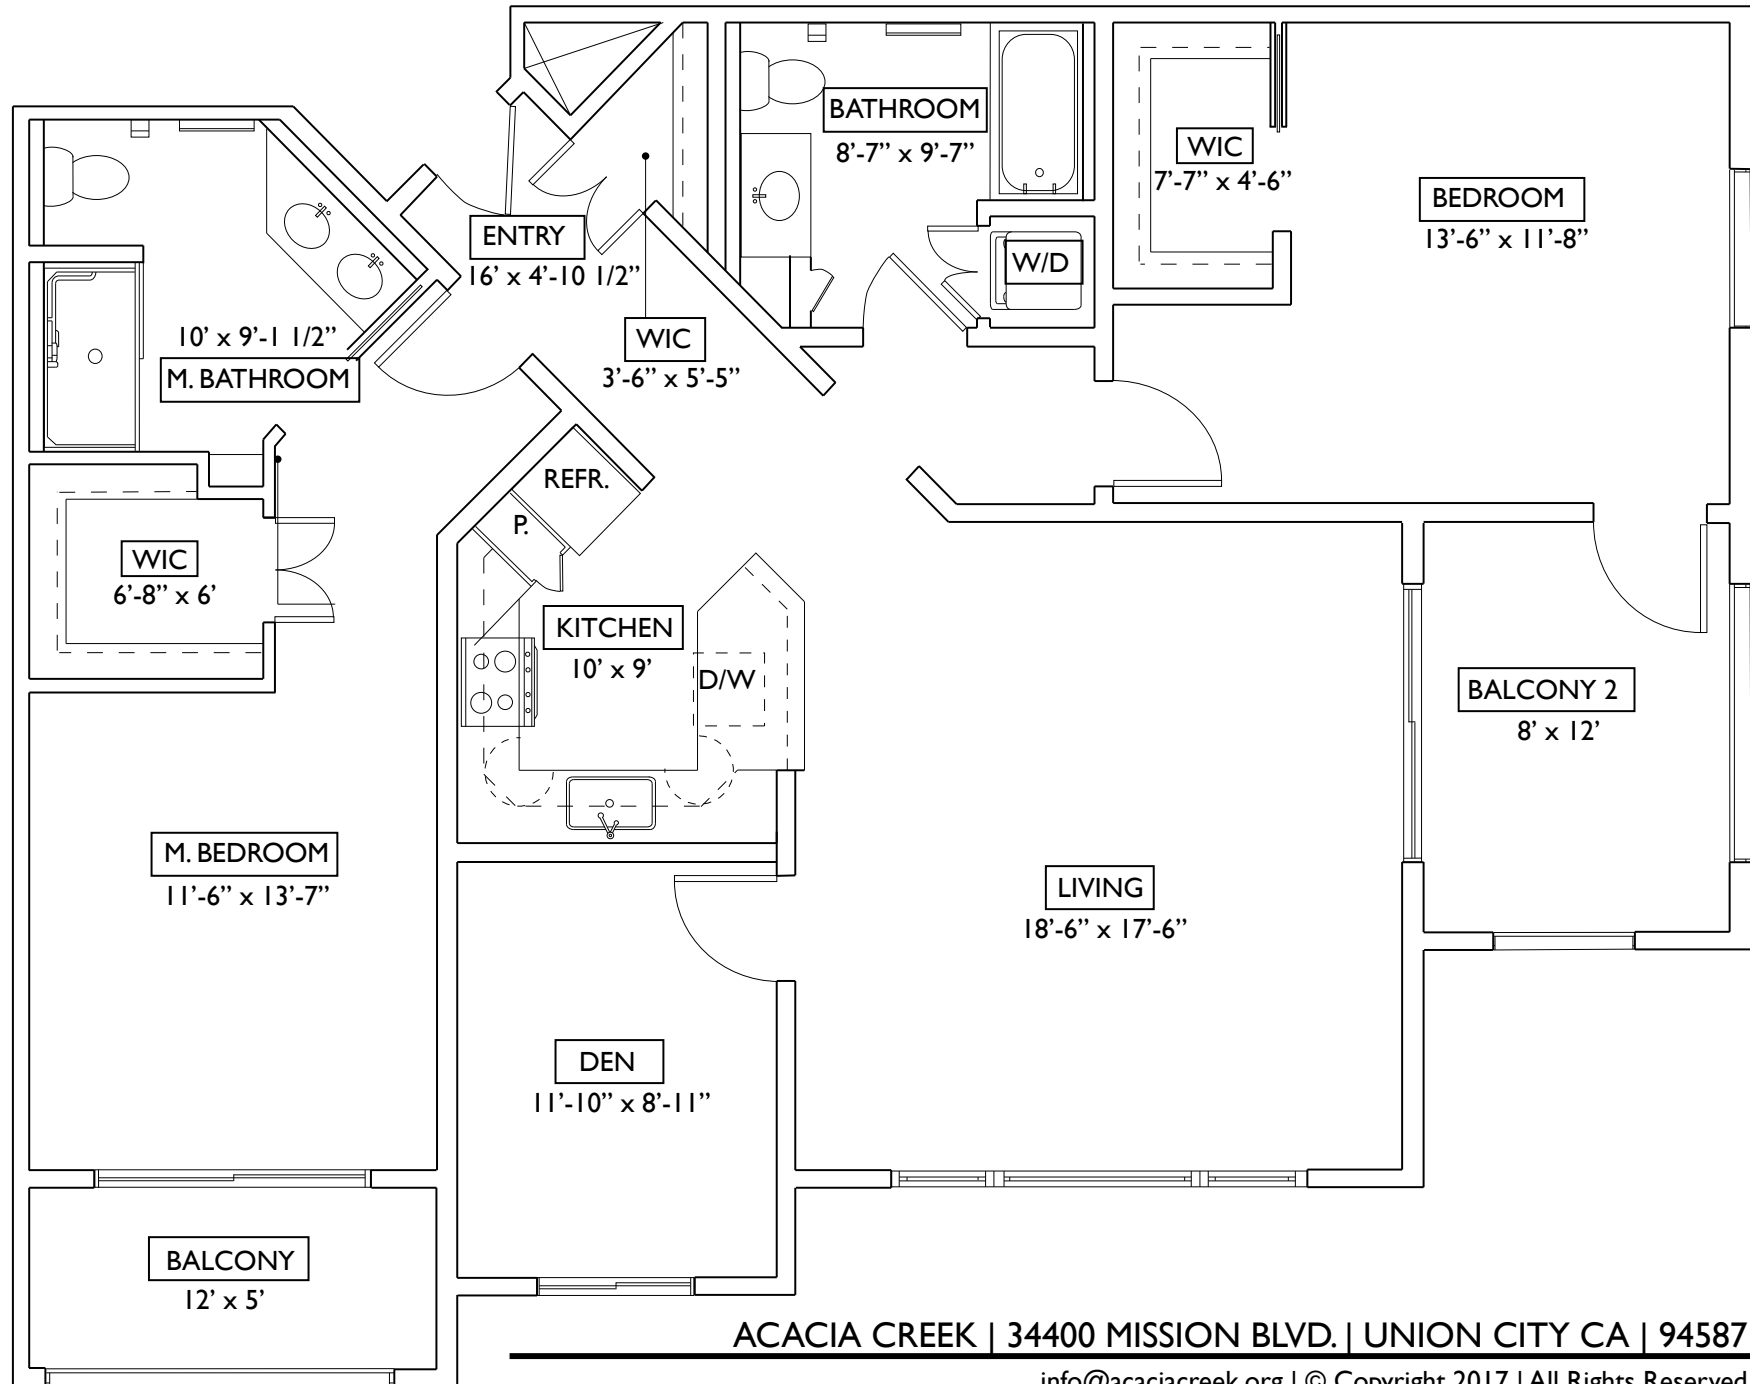

ACACIA CREEK

RETIREMENT COMMUNITY

Imagine Living The Dream

TWO BEDROOM, TWO BATH w. DEN | 1500 SQ. FT.

ACACIA CREEK | 34400 MISSION BLVD. | UNION CITY CA | 94587

info@acaciacreek.org | © Copyright 2017 | All Rights Reserved